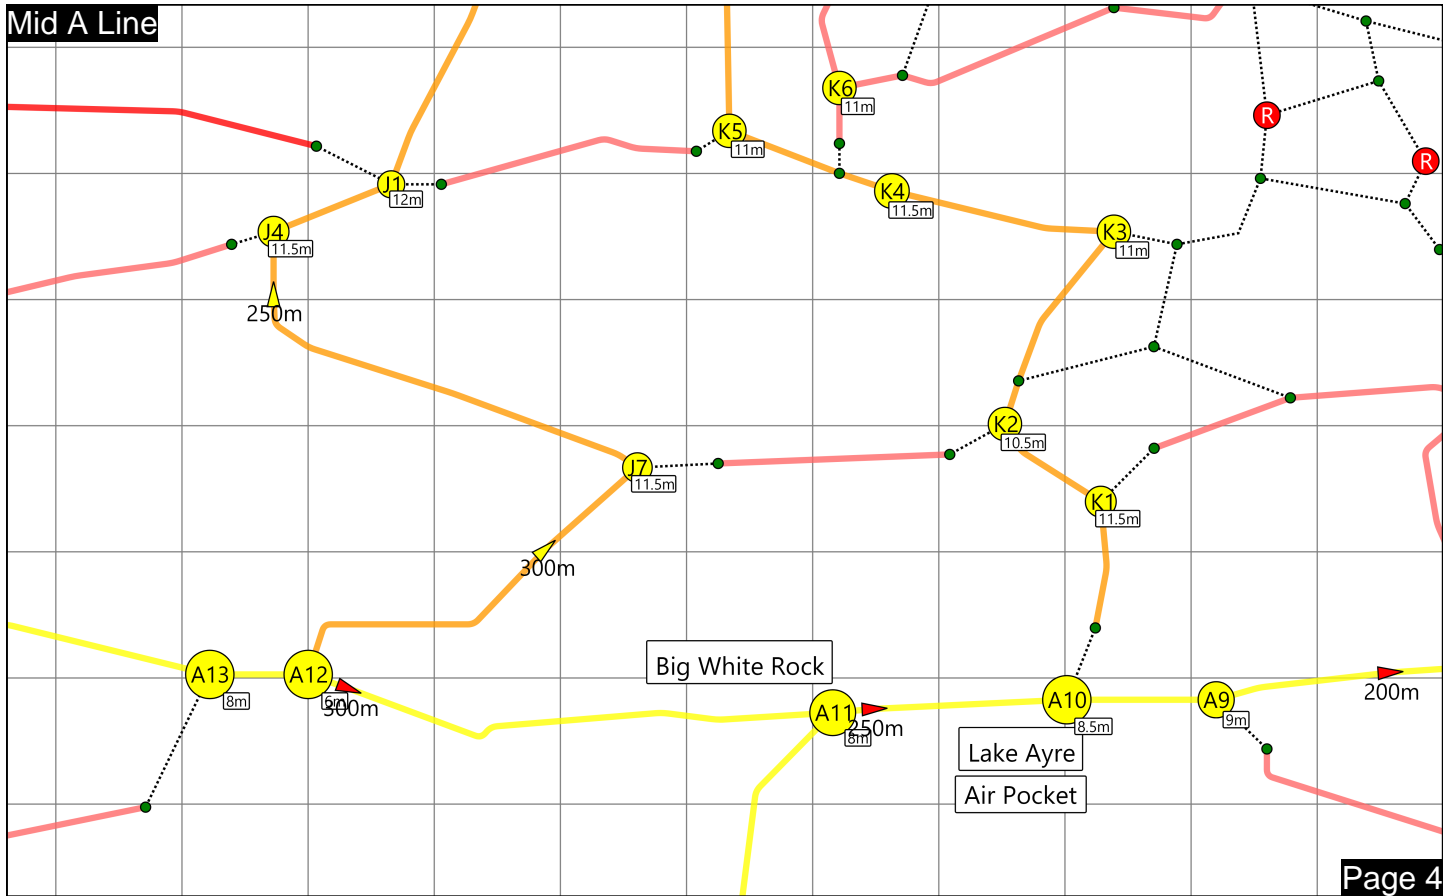

# Tank Cave

1. Entrance
2. A Top Line
3. Lower A Line
4. Mid A Line
5. Upper A Line
6. B Line
7. K Line
8. R Line
9. J Line
10. D Line
11. Lower C Line
12. Upper C Line
13. C Extension
14. Lower S / N Line
15. Upper N Line
16. Upper S / P Line
17. Lower P / Upper F
18. L Line
19. Lower H Line
20. Mid H Line
21. Upper H Line
22. Start GS / Easter
23. End GS / Easter
24. Control Zone
25. Fossils End

# A Top Line

Lower A Line

Mid A Line

Upper A Line

B Line

K Line

J Line

# Upper C Line

C Extension

Lower S / N Line

Small Lake

# Upper H Line

Start GS / Easter

Fossils End