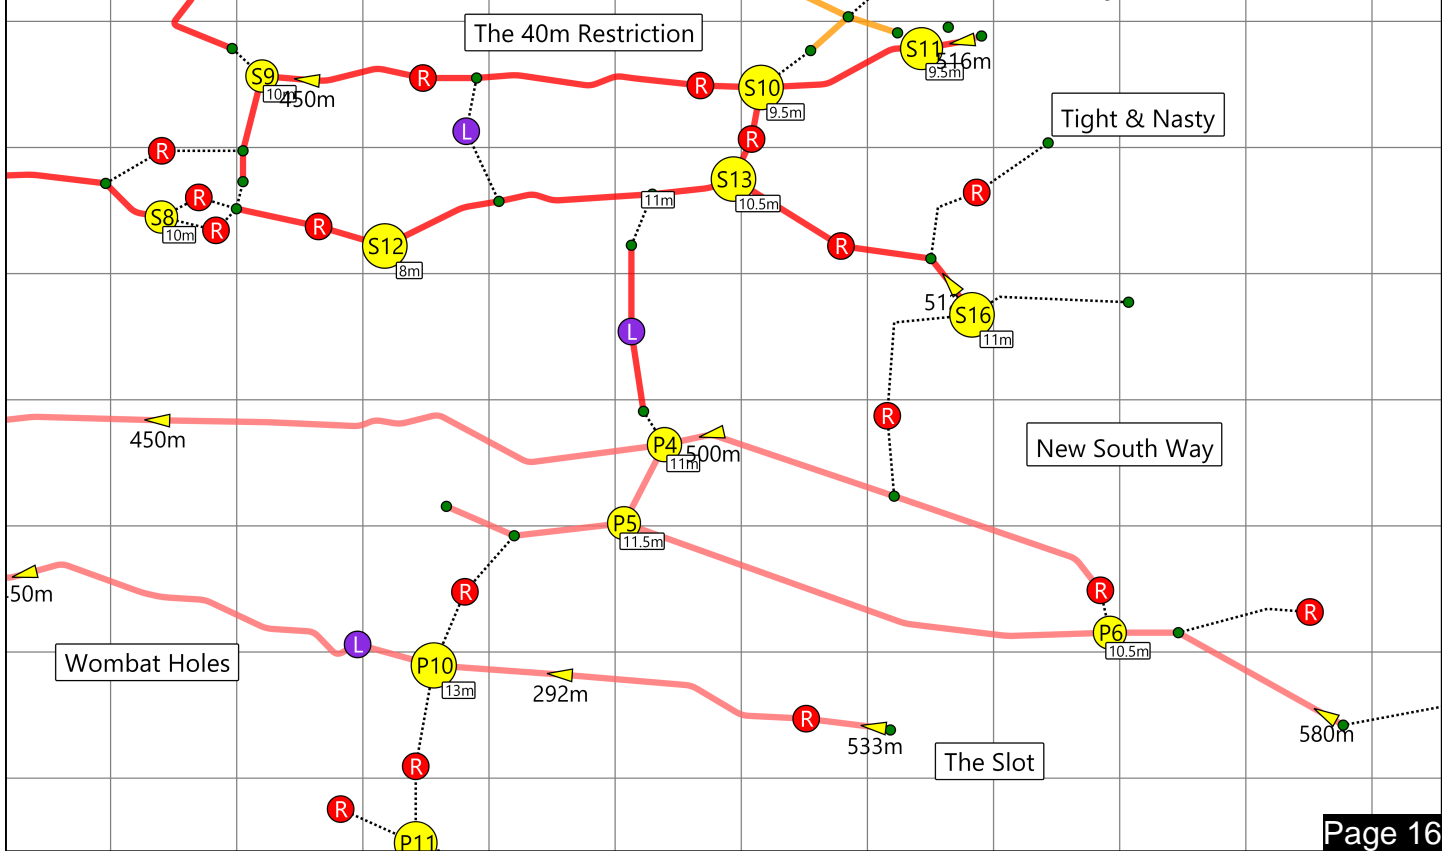

# Upper C Line

C Extension

Lower S / N Line

Small Lake

# Upper N Line

Upper S / P Line

L Line

Lower H Line

# Upper H Line

Start GS / Easter

Fossils End