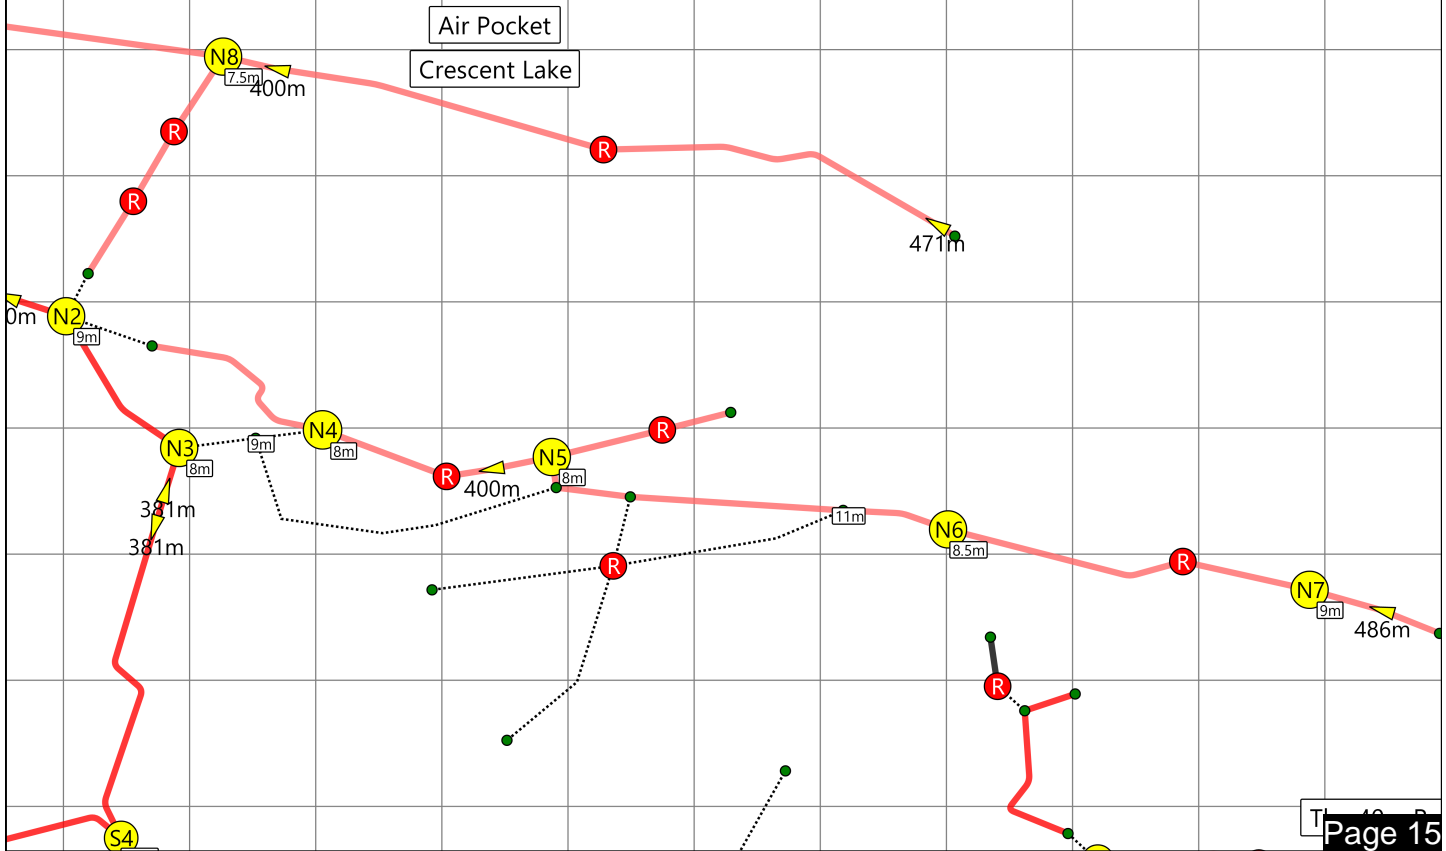

# Upper C Line

C Extension

Lower S / N Line

Small Lake

# Upper N Line

Upper S / P Line

L Line

Lower H Line

# Upper H Line

Start GS / Easter

Fossils End