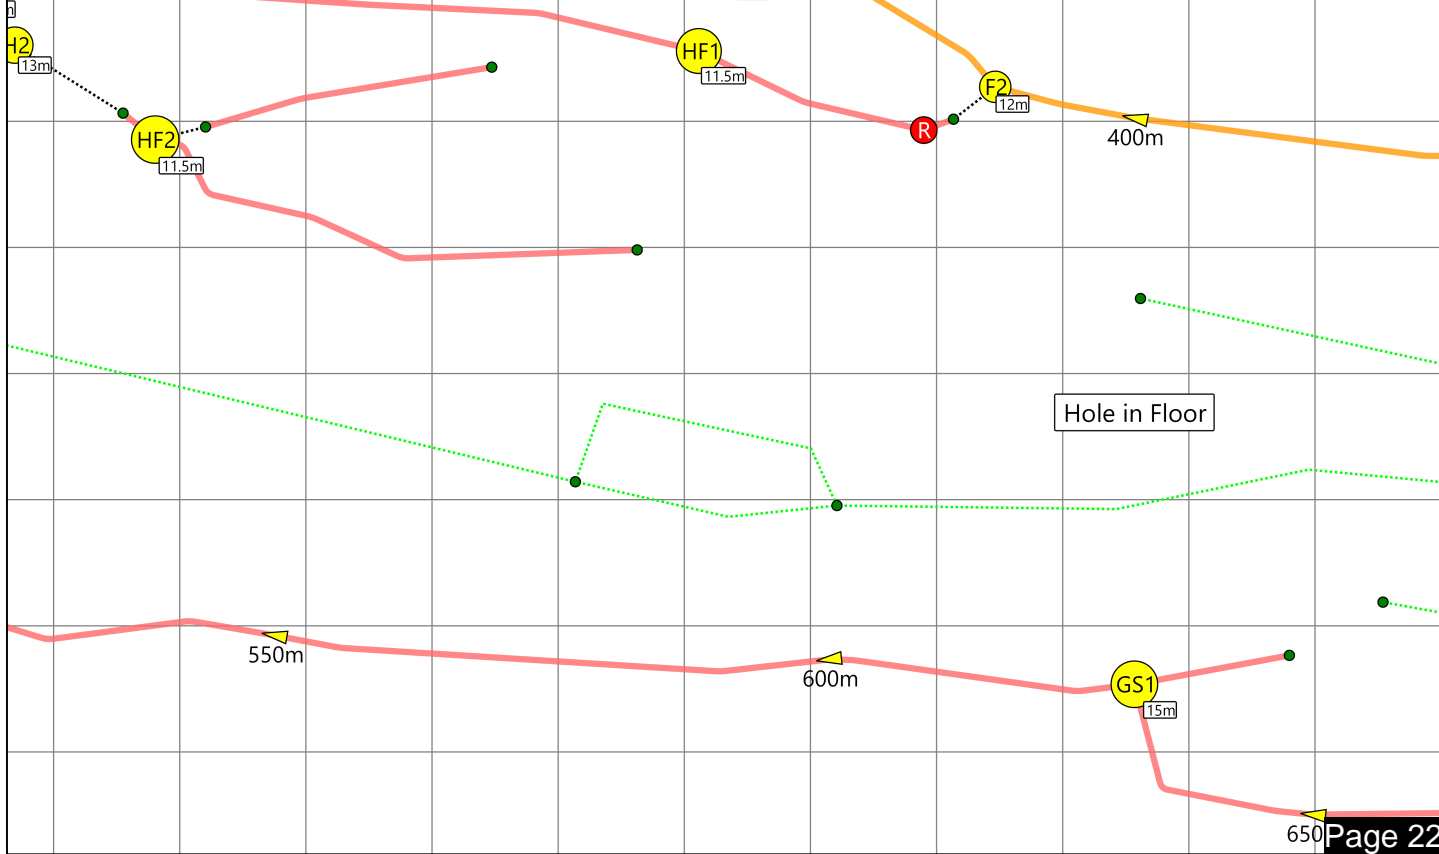

# Upper C Line

C Extension

Lower S / N Line

Small Lake

# Upper N Line

Upper S / P Line

L Line

Lower H Line

# Mid H Line

# Upper H Line

Start GS / Easter

Fossils End