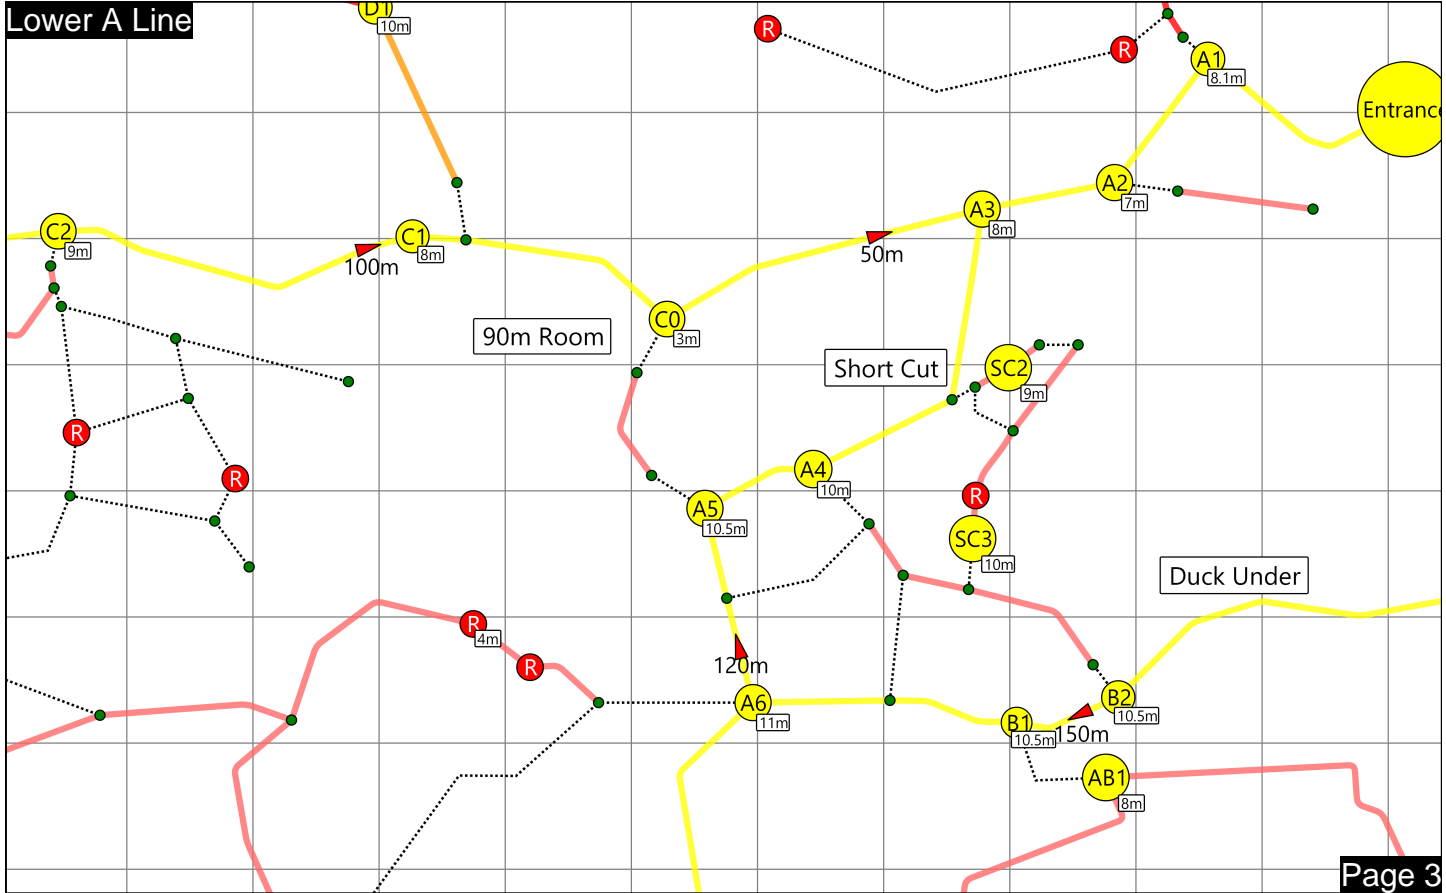

# Tank Cave

1. Entrance
2. A Top Line
3. Lower A Line
4. Mid A Line
5. Upper A Line
6. B Line
7. K Line
8. R Line
9. J Line
10. D Line
11. Lower C Line
12. Upper C Line
13. C Extension
14. Lower S / N Line
15. Upper N Line
16. Upper S / P Line
17. Lower P / Upper F
18. L Line
19. Lower H Line
20. Mid H Line
21. Upper H Line
22. Start GS / Easter
23. End GS / Easter
24. Control Zone
25. Fossils End

# A Top Line

Lower A Line

Mid A Line

Upper A Line

B Line

K Line

J Line

# D Line

# Upper H Line

Start GS / Easter

Fossils End