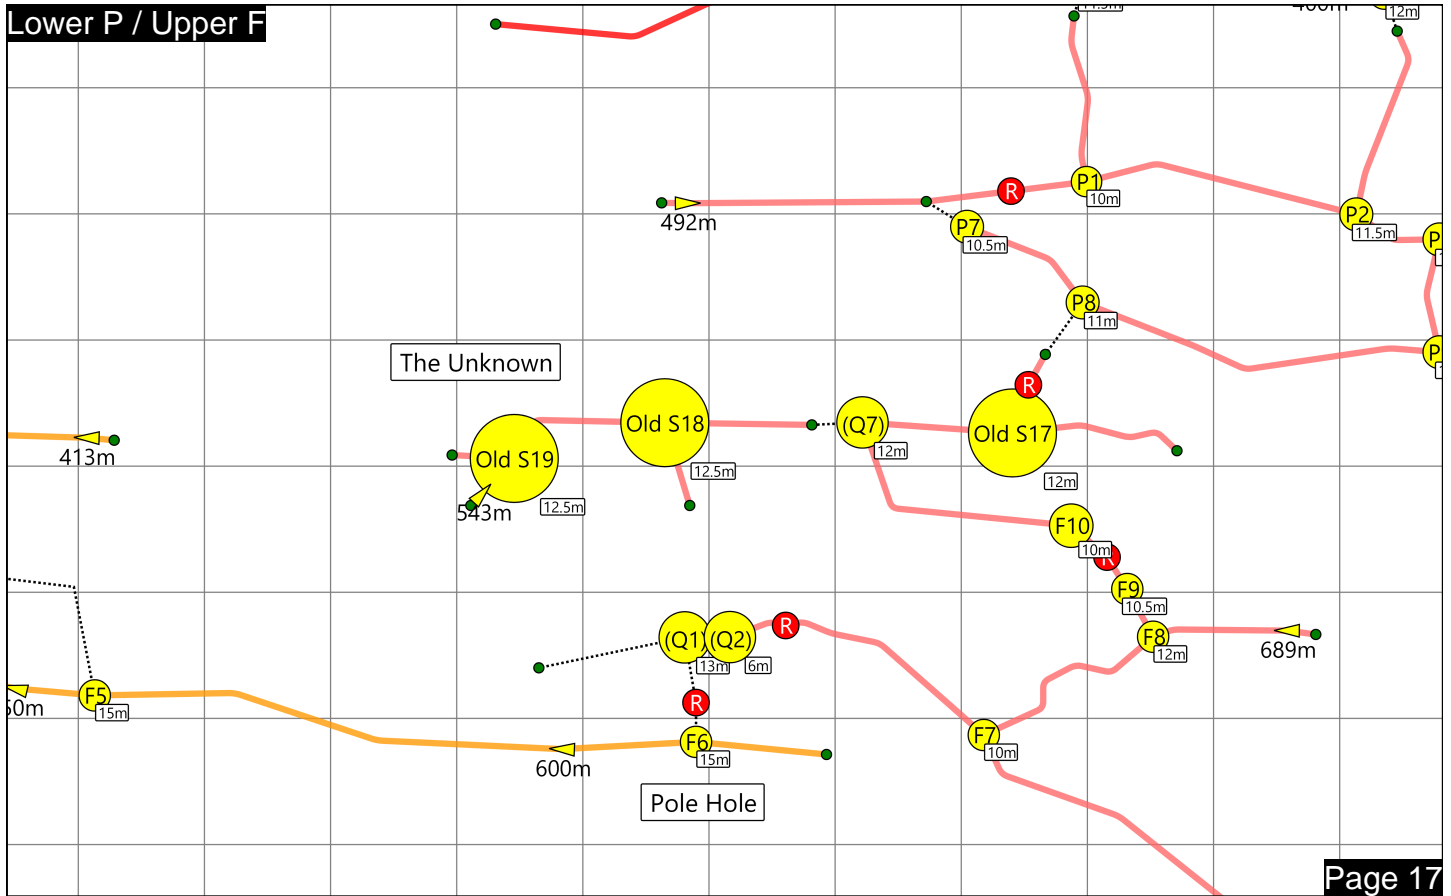

# Upper C Line

C Extension

Lower S / N Line

Small Lake

# Upper N Line

Upper S / P Line

L Line

Lower H Line

# Upper H Line

Start GS / Easter

Fossils End