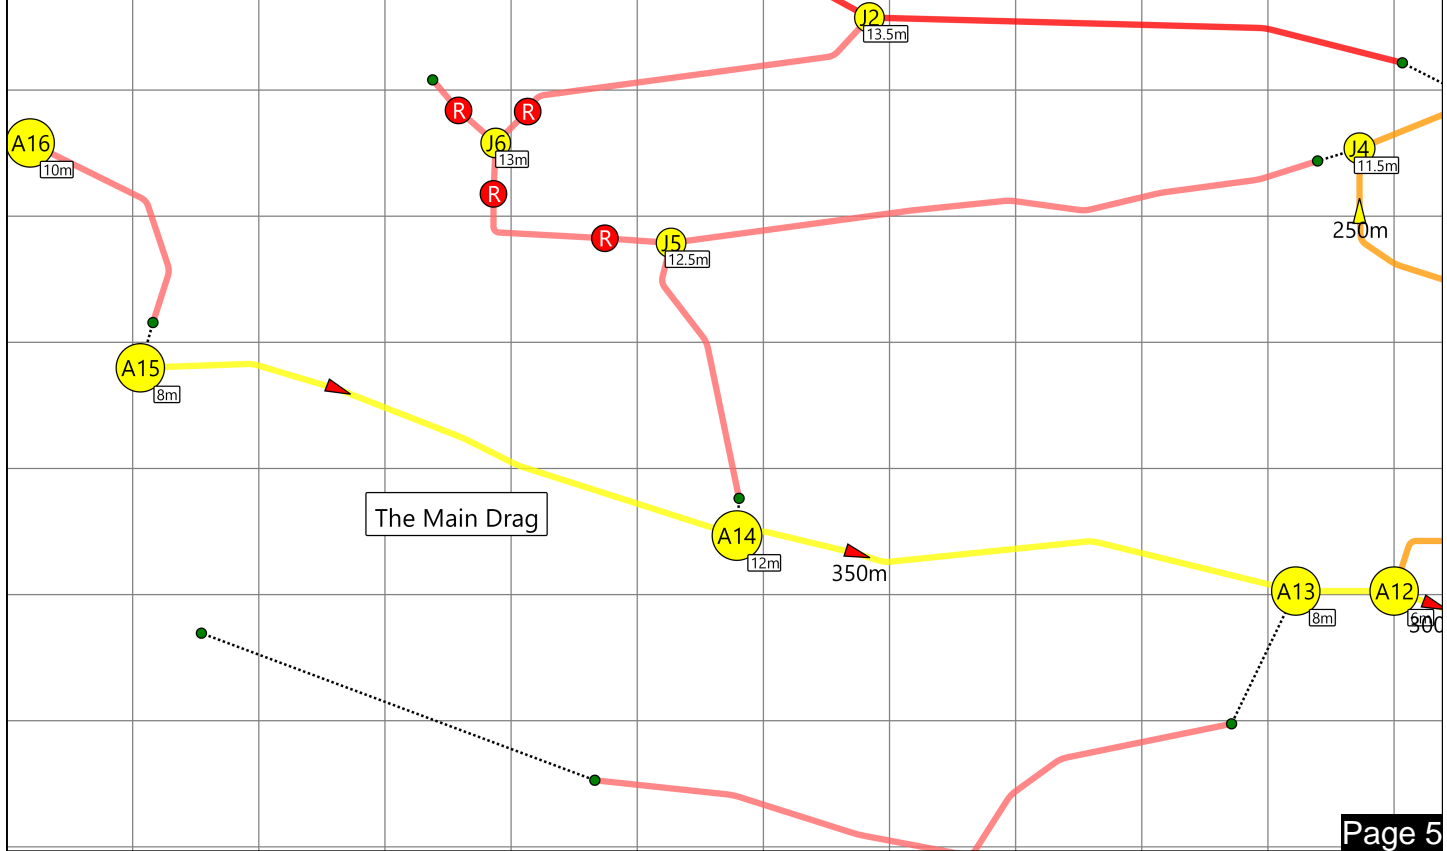

# A Top Line

Lower A Line

Mid A Line

Upper A Line

B Line

K Line

J Line

# D Line

# Upper C Line

C Extension

Lower S / N Line

Small Lake

# Upper H Line

Start GS / Easter

Fossils End