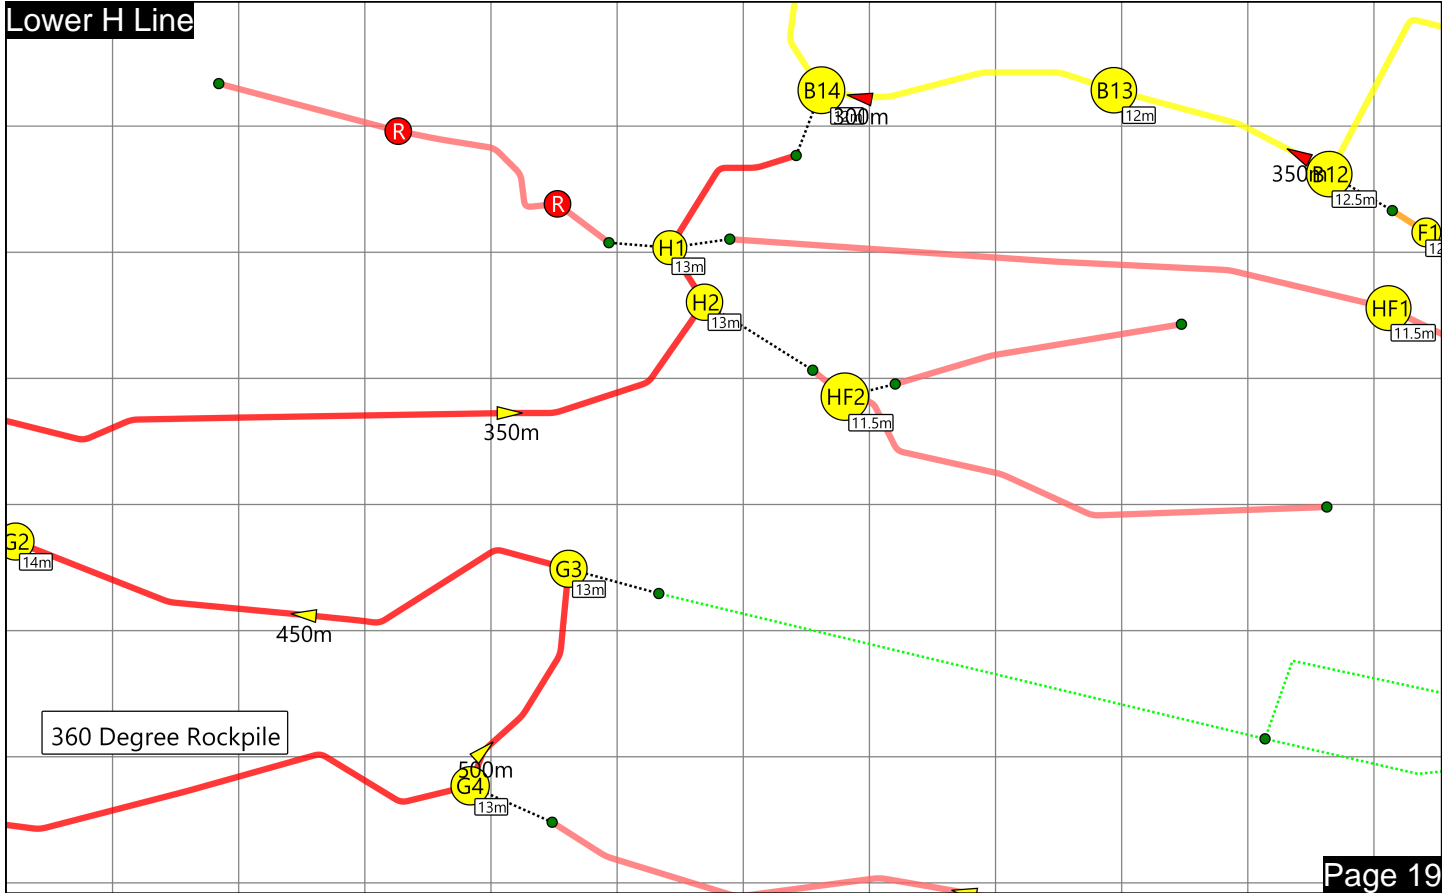

# Upper C Line

C Extension

Lower S / N Line

Small Lake

# Upper N Line

Upper S / P Line

L Line

Lower H Line

# Mid H Line

# Upper H Line

Start GS / Easter

Fossils End