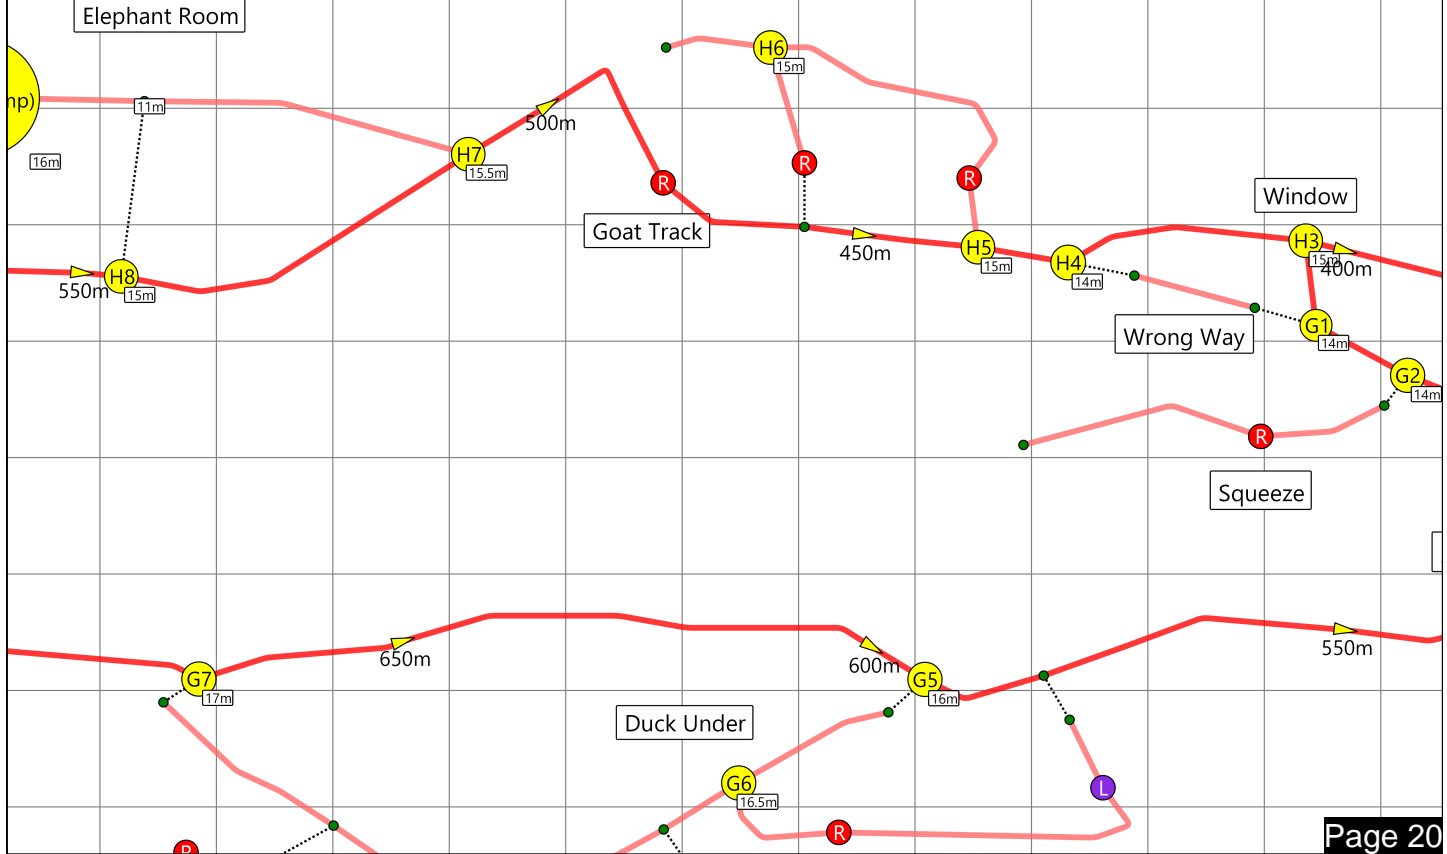

# Upper C Line

C Extension

Lower S / N Line

Small Lake

# Upper N Line

Upper S / P Line

L Line

Lower H Line

# Mid H Line

# Upper H Line

Start GS / Easter

Fossils End