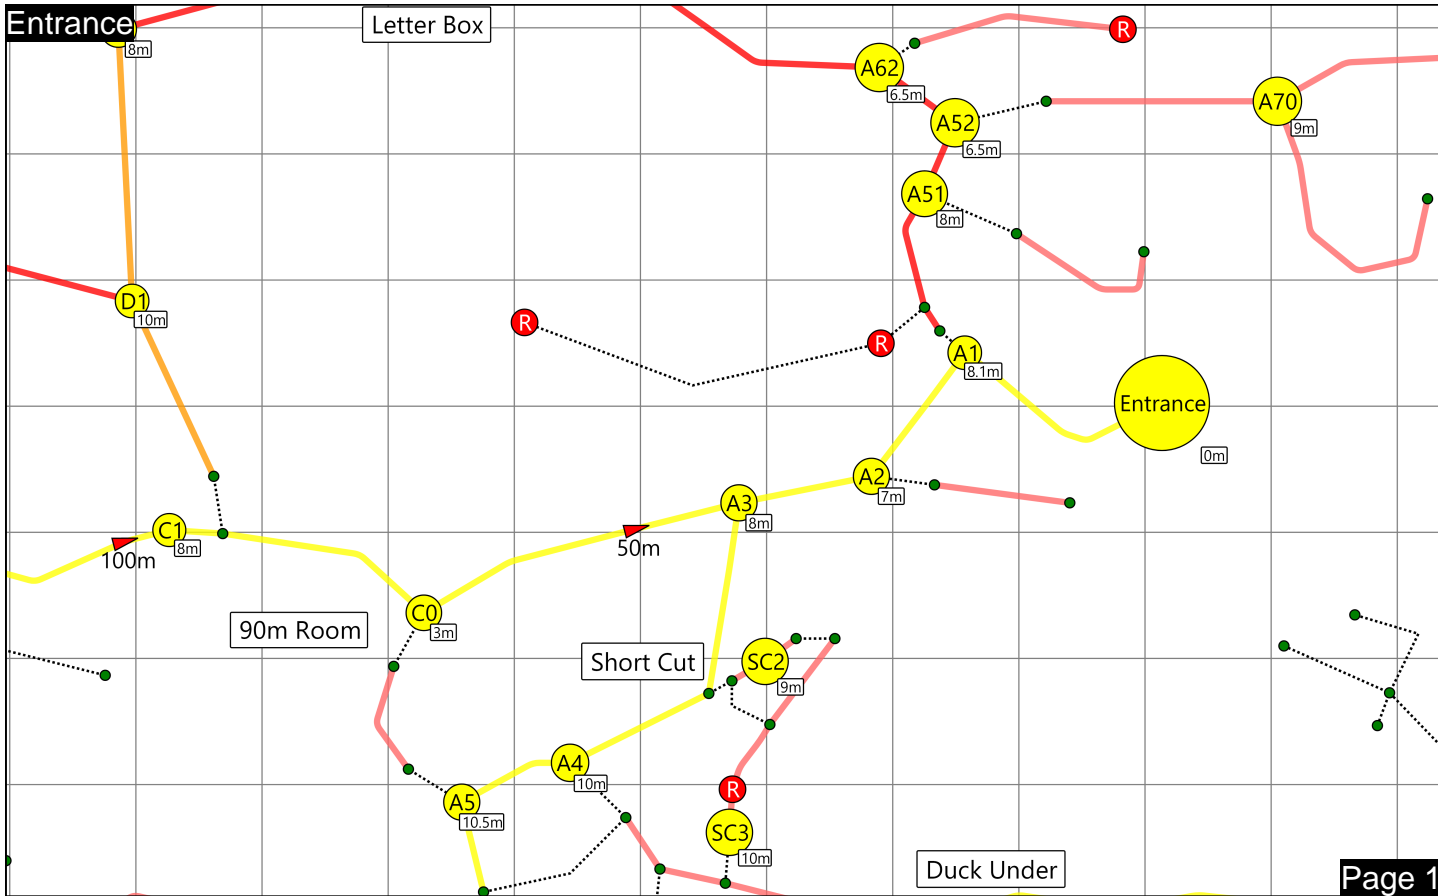

# Tank Cave

1. Entrance
2. A Top Line
3. Lower A Line
4. Mid A Line
5. Upper A Line
6. B Line
7. K Line
8. R Line
9. J Line
10. D Line
11. Lower C Line
12. Upper C Line
13. C Extension
14. Lower S / N Line
15. Upper N Line
16. Upper S / P Line
17. Lower P / Upper F
18. L Line
19. Lower H Line
20. Mid H Line
21. Upper H Line
22. Start GS / Easter
23. End GS / Easter
24. Control Zone
25. Fossils End

# A Top Line

Lower A Line

Mid A Line

Upper A Line

B Line

K Line

J Line

# D Line

# Upper H Line

Start GS / Easter

Fossils End