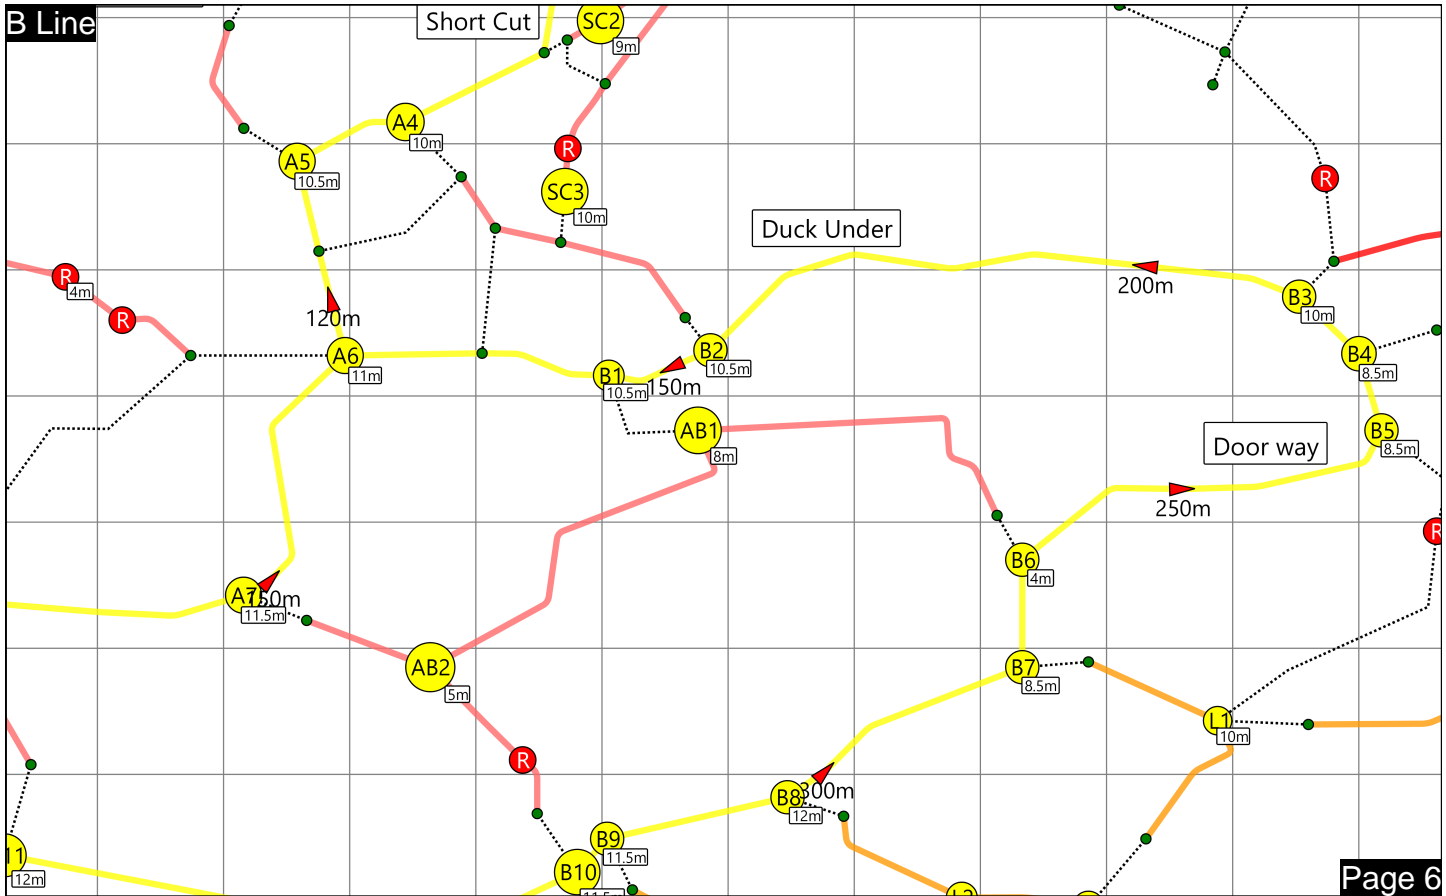

# A Top Line

Lower A Line

Mid A Line

Upper A Line

B Line

K Line

J Line

# D Line

# Upper C Line

C Extension

Lower S / N Line

Small Lake

# Upper H Line

Start GS / Easter

Fossils End