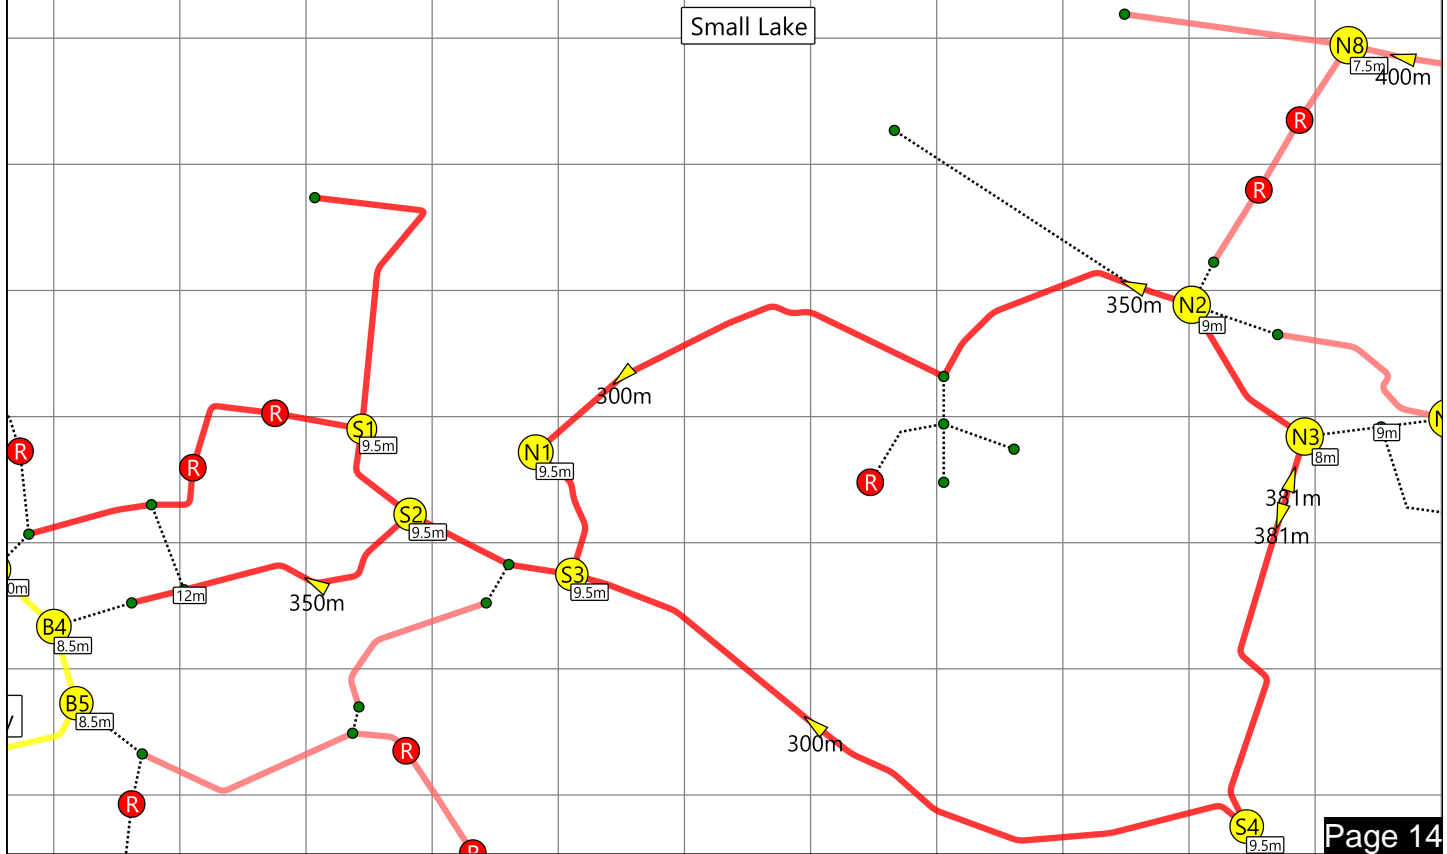

# Upper C Line

C Extension

Lower S / N Line

Small Lake

# Upper N Line

Upper S / P Line

L Line

Lower H Line

# Upper H Line

Start GS / Easter

Fossils End